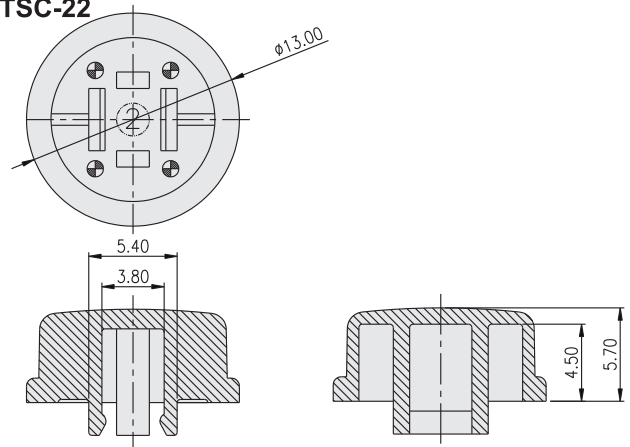

TACT SWITCH KTSC-(6)(2) SERIES

Cap for 6x6 / 12x12
Tact Switch

HOW TO ORDER

KTSC - ☐ ☐ ☐

Prod. Size: <Tactile Switch>
2=12X12mm (Can be applied on DTS□-24)
6=6x6mm (Can be applied on DTS□-644)

Cap Type:
1=Square
2=Round

Cap color:
Y=Yellow
B=Blue
R=Red
I=Ivory
K=Black
G=Green
S=Salmon
Ge=Gray

PACKAGE

<Bag>
KTSC-2: 500 pcs
KTSC-6: 1500 pcs

KTSC-21

KTSC-22

KTSC-61

KTSC-62