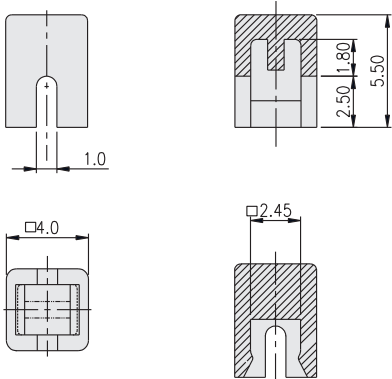

TACT SWITCH KTSC-(6)(2) SERIES

Cap for 6x6 / 12x12
Tact Switch

HOW TO ORDER

KTSC - ☐ ☐ ☐

Prod. Size: <Tactile Switch>
2=12X12mm (Can be applied on DTS□-24)
6=6x6mm (Can be applied on DTS□-644)

Cap Type:
1=Square
2=Round

Cap color:
Y=Yellow
B=Blue
R=Red
I=Ivory
K=Black
G=Green
S=Salmon
Ge=Gray

PACKAGE

<Bag>
KTSC-2: 500 pcs
KTSC-6: 1500 pcs

KTSC-21

KTSC-22

KTSC-61

KTSC-62