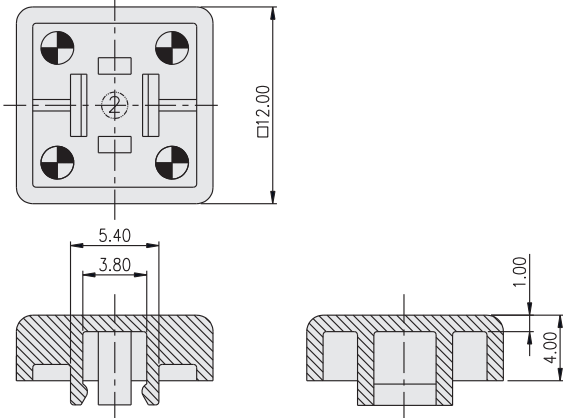

TACT SWITCH KTSC-(6)(2) SERIES

Cap for 6x6 / 12x12
Tact Switch

HOW TO ORDER

KTSC - ☐ ☐ ☐

Prod. Size: <Tactile Switch>
2=12X12mm (Can be applied on DTS□-24)
6=6x6mm (Can be applied on DTS□-644)

Cap Type:
1=Square
2=Round

Cap color:
Y=Yellow
B=Blue
R=Red
I=Ivory
K=Black
G=Green
S=Salmon
Ge=Gray

PACKAGE

<Bag>
KTSC-2: 500 pcs
KTSC-6: 1500 pcs

KTSC-21

KTSC-22

KTSC-61

KTSC-62