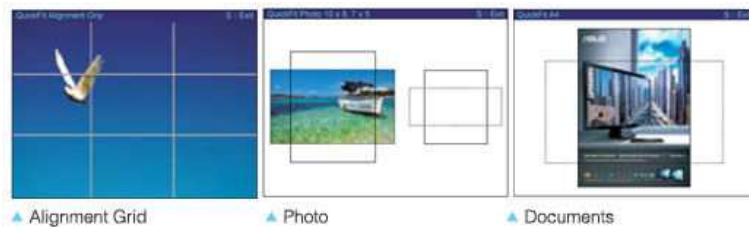

Supporting Formats :

- Document: Letter
- Photo: 8"x10", 5"x7", 4"x6", 3"x5", 2"x2"
- Grid: Alignment